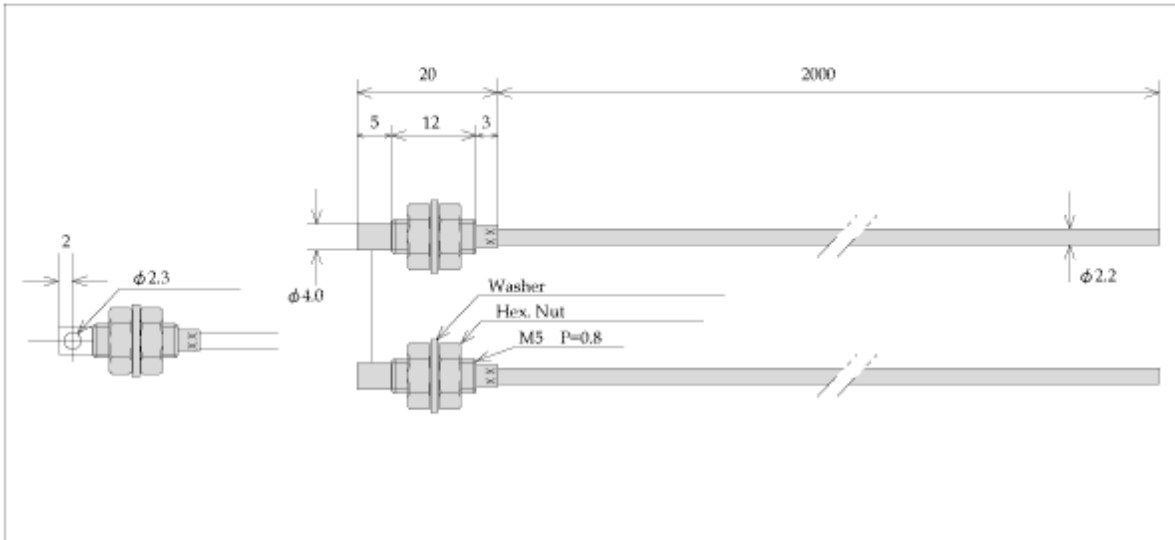

|       |        |
|-------|--------|
| Model | FTV7BC |
|-------|--------|

■ DIMENSIONS

|                                    |                |                       |
|------------------------------------|----------------|-----------------------|
| Fiber Length (m)                   |                | 2                     |
| Ambient temperature                |                | -30~+70°C             |
| Fiber Material                     | External cover | Polyethylene          |
|                                    | Inside fiber   | Plastic               |
| Fiber Diameter                     | Cable          | 2.2                   |
|                                    | Inside fiber   | 1.0                   |
| Minimum bending radius             |                | 30R                   |
| Standard detection object diameter |                | ø2.0(fine adjustable) |