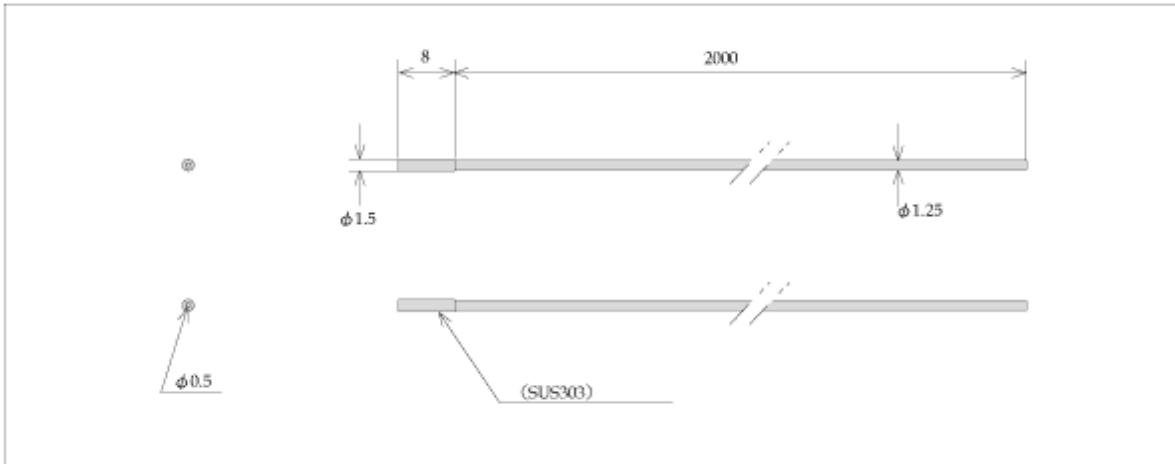

| | |
|-------|---------------|
| Model | FT81BC |
|-------|---------------|

■ DIMENSIONS

| | | |
|------------------------------------|----------------|-----------------------|
| Fiber Length (m) | | 2 |
| Ambient temperature | | -30~+70°C |
| Fiber Material | External cover | Polyethylene |
| | Inside fiber | Plastic |
| Fiber Diameter | Cable | 1.25 |
| | Inside fiber | 0.5 |
| Minimum bending radius | | 15R |
| Standard detection object diameter | | ∅0.5(fine adjustable) |