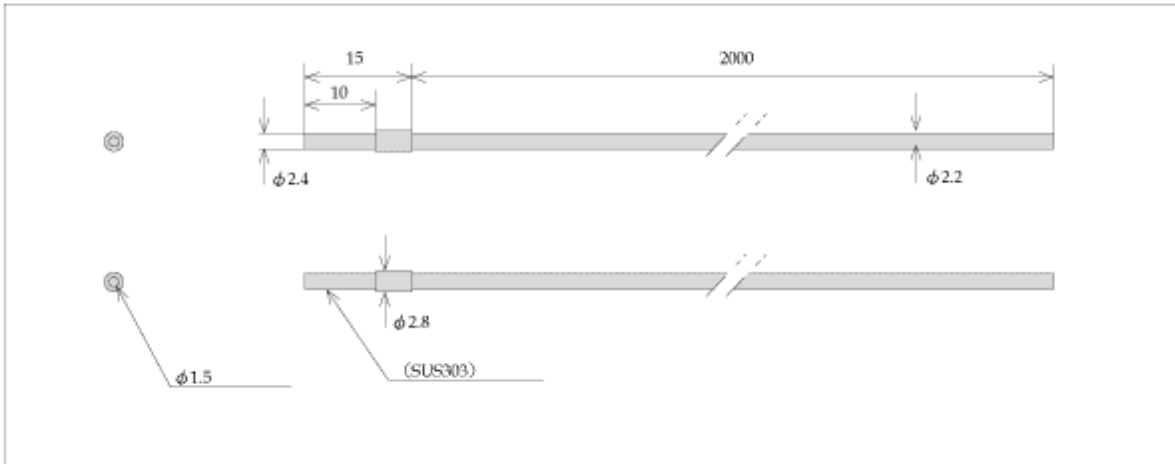

Model	<b>FT7202BC</b>
-------	-----------------

■ DIMENSIONS

Fiber Length (m)		2
Ambient temperature		-30~+70°C
Fiber Material	External cover	Polyethylene
	Inside fiber	Plastic
Fiber Diameter	Cable	2.2
	Inside fiber	0.75
Minimum bending radius		20R
Standard detection object diameter		∅1.0(fine adjustable)