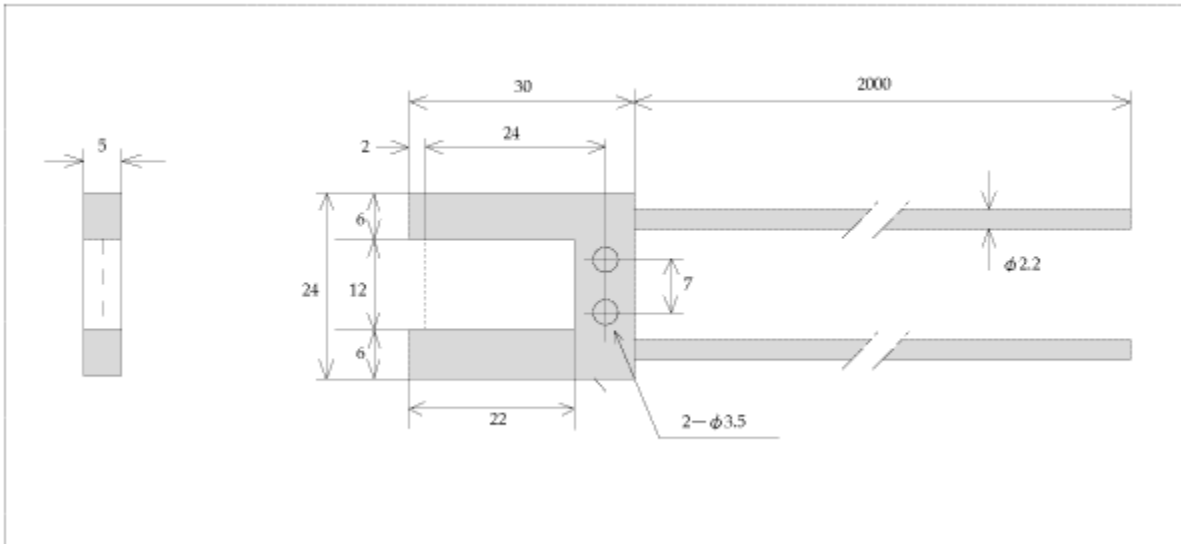

Model	FUH612BC
-------	----------

■ DIMENSIONS

Fiber Length (m)		2
Ambient temperature		-30~+70°C
Fiber Material	External cover	Fluorine resin
	Inside fiber	Plastic
Fiber Diameter	Cable	2.2
	Inside fiber	1.5
Minimum bending radius		R50
Standard detection object diameter		ø1