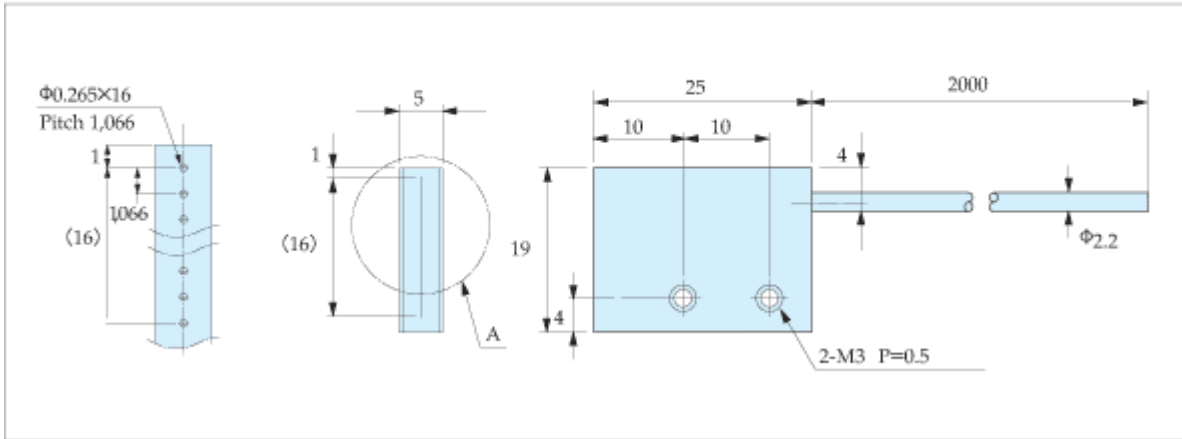

Model	FTL7166BC
-------	------------------

■ DIMENSIONS

Fiber Length (m)		2
Ambient temperature		-30~+70°C
Fiber Material	External cover	Polyethylene
	Inside fiber	Plastic
Fiber Diameter	Cable	2.2
	Inside fiber	0.265 × 16
Minimum bending radius		R30