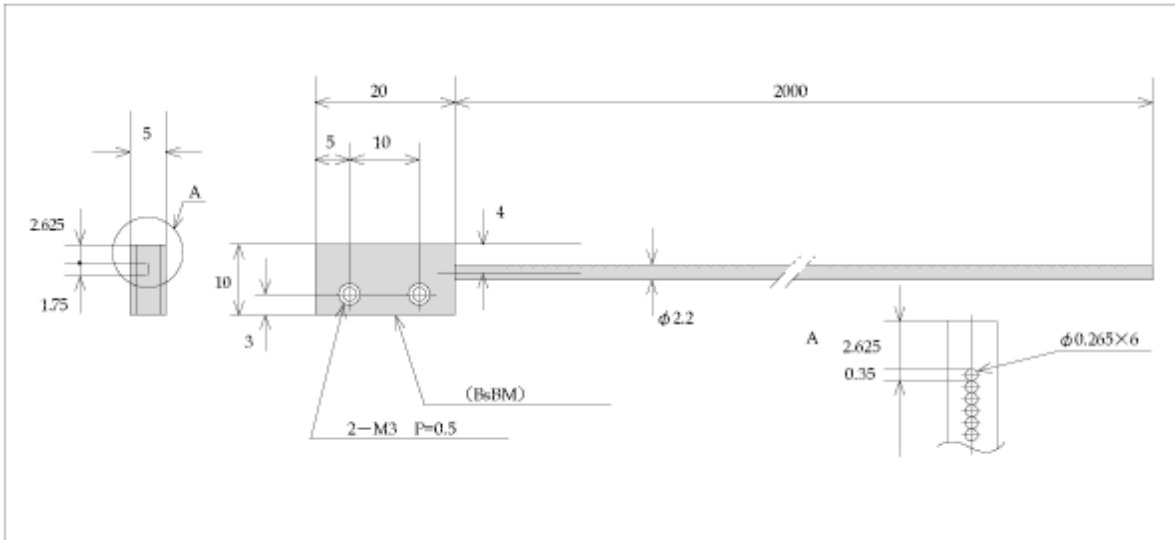

Model	FTL706BC
-------	----------

■ DIMENSIONS

Fiber Length (m)		2
Ambient temperature		-30~+70°C
Fiber Material	External cover	Polyethylene
	Inside fiber	Plastic
Fiber Diameter	Cable	2.2
	Inside fiber	0.265 × 6
Minimum bending radius		R30
Standard detection object diameter		ø1