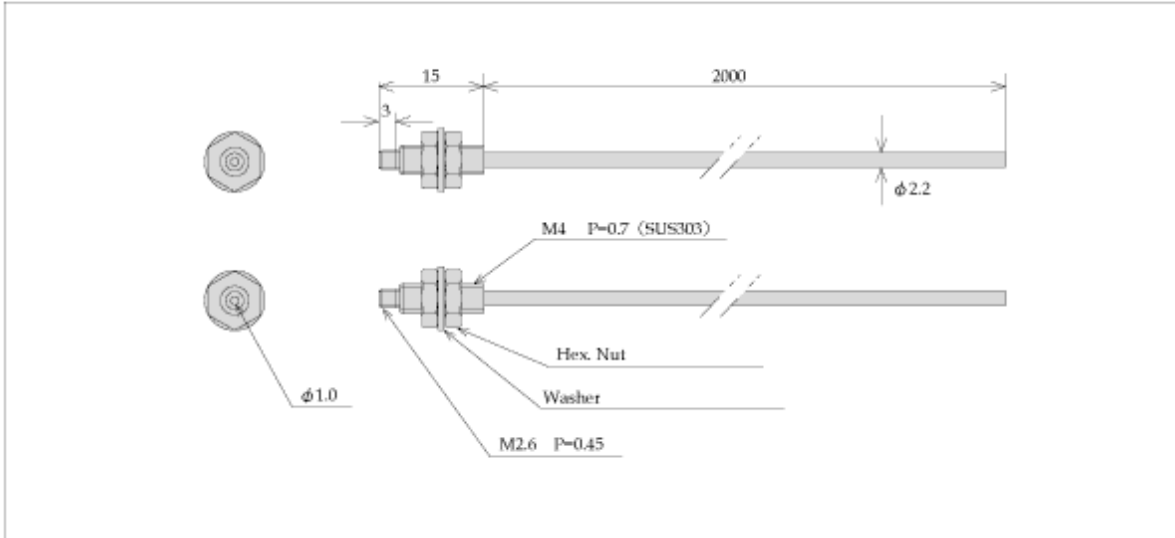

Model	FTH7BC
-------	--------

■ DIMENSIONS

Fiber Length (m)		2
Ambient temperature		-30~+105°C
Fiber Material	External cover	Heat proofed polyester
	Inside fiber	Plastic
Fiber Diameter	Cable	2.2
	Inside fiber	1.0
Minimum bending radius		30R
Standard detection object diameter		$\phi 1$