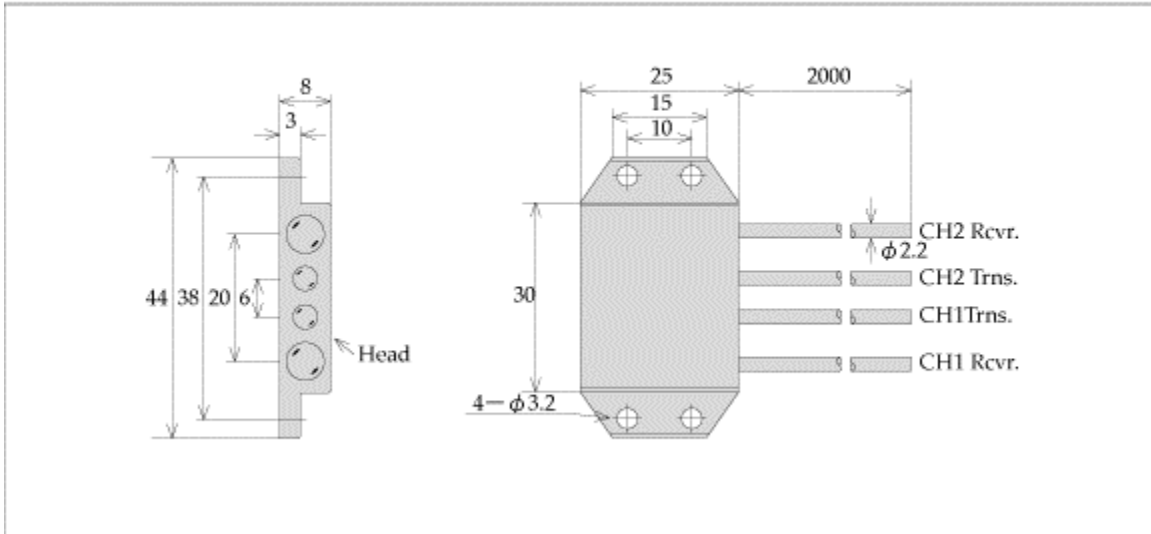

Model	FR706BC
-------	---------

■ DIMENSIONS

Fiber Length (m)		2
Ambient temperature		-30~+70°C
Fiber Material	External cover	Polyethylene
	Inside fiber	Plastic
Fiber Diameter	Cable	2.2 × 4
	Inside fiber	CH1.2 : Rcvr.ø1 CH1.2 : Trns.ø1.5
Minimum bending radius		R30
Minimum detection object diameter		ø0.03