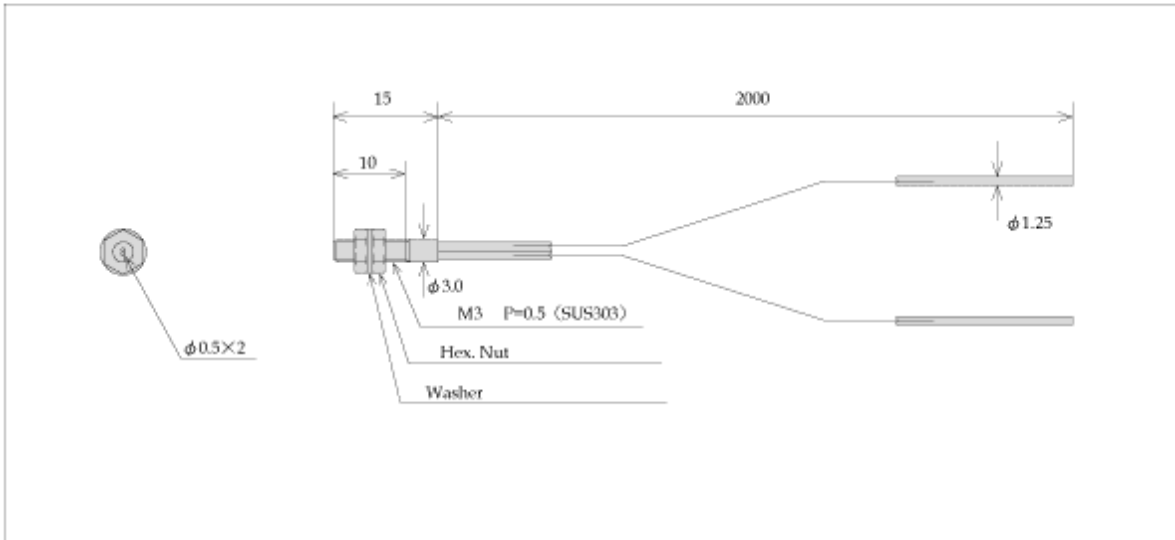

Model	FR8BC
-------	-------

■ DIMENSIONS

Fiber Length (m)		2
Ambient temperature		-30~+70°C
Fiber Material	External cover	Polyethylene
	Inside fiber	Plastic
Fiber Diameter	Cable	1.25
	Inside fiber	0.5
Minimum bending radius		15R
Minimum detection object diameter		ø0.015