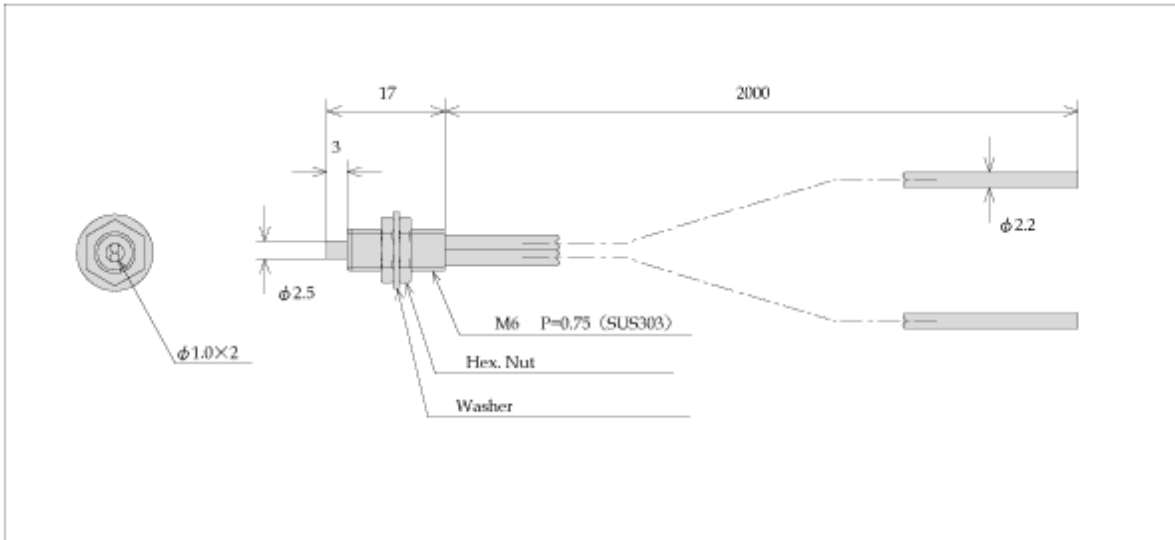

Model	FR7BC
-------	-------

■ DIMENSIONS

Fiber Length (m)		2
Ambient temperature		-30~+70°C
Fiber Material	External cover	Polyethylene
	Inside fiber	Plastic
Fiber Diameter	Cable	2.2
	Inside fiber	1.0
Minimum bending radius		30R
Minimum detection object diameter		ø0.015