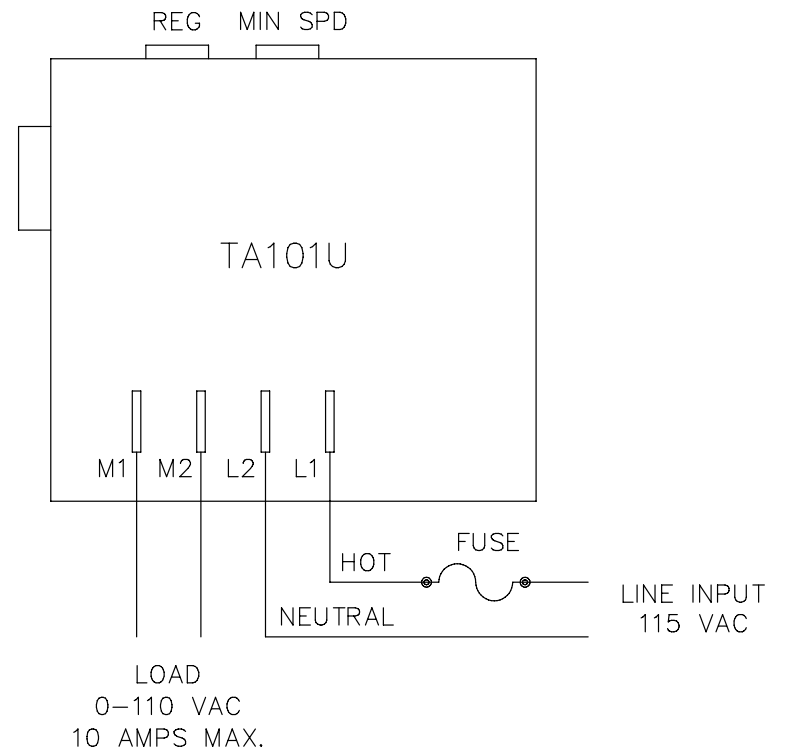

TA101U Connection Diagram

901 East Thompson Avenue
Glendale, California 91201-2011
Phone: (818) 502-1528
Fax: (818) 502-0716

Document Number 250-0114, Revision 1
Printed in the U.S.A - 8/96

TA101U Connection Diagram