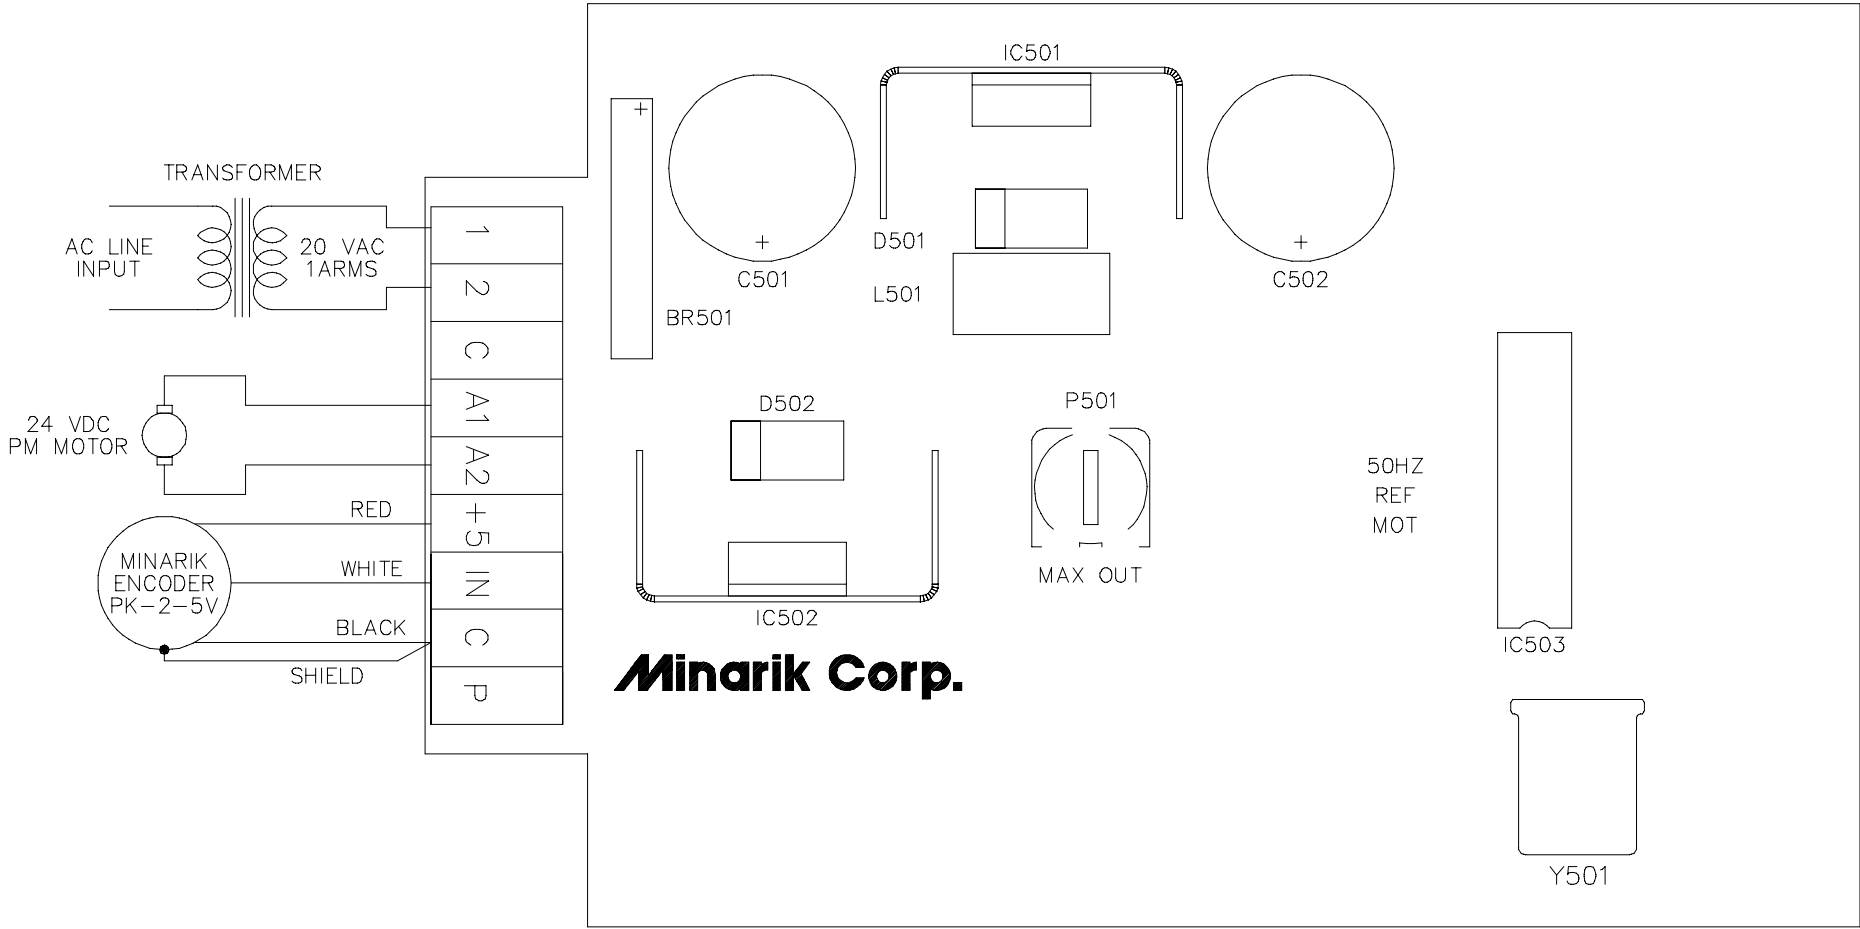

PN434 Connections

Minarik Corporation
 901 East Thompson Avenue
 Glendale, California 91201-2011
 Phone (818) 502-1528
 Fax (818) 502-0716