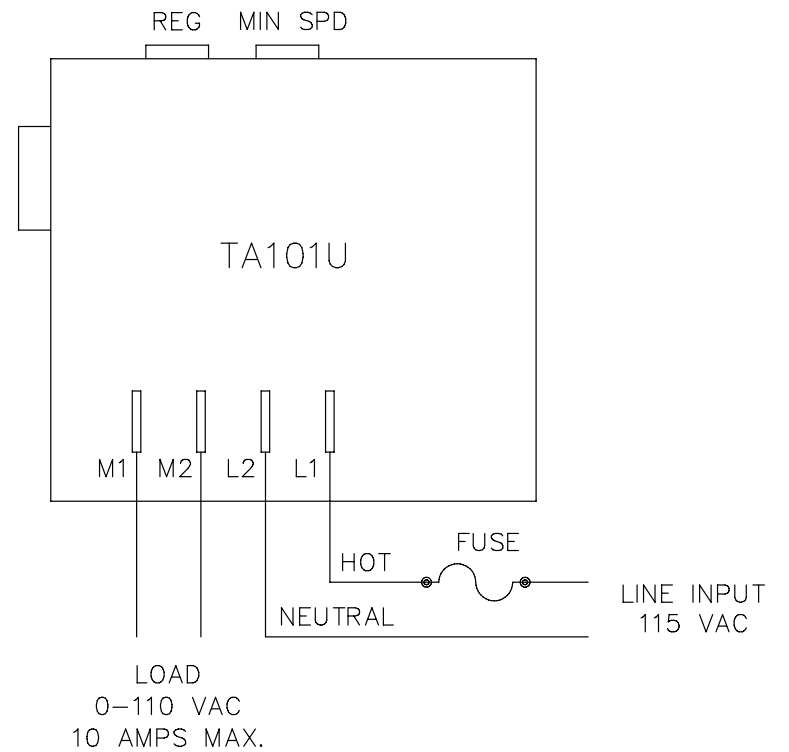

TA101U Connection Diagram

901 East Thompson Avenue
 Glendale, California 91201-2011
 Phone: (818) 502-1528
 Fax: (818) 502-0716

Document Number 250-0114, Revision 1
 Printed in the U.S.A - 8/96

TA101U Connection Diagram